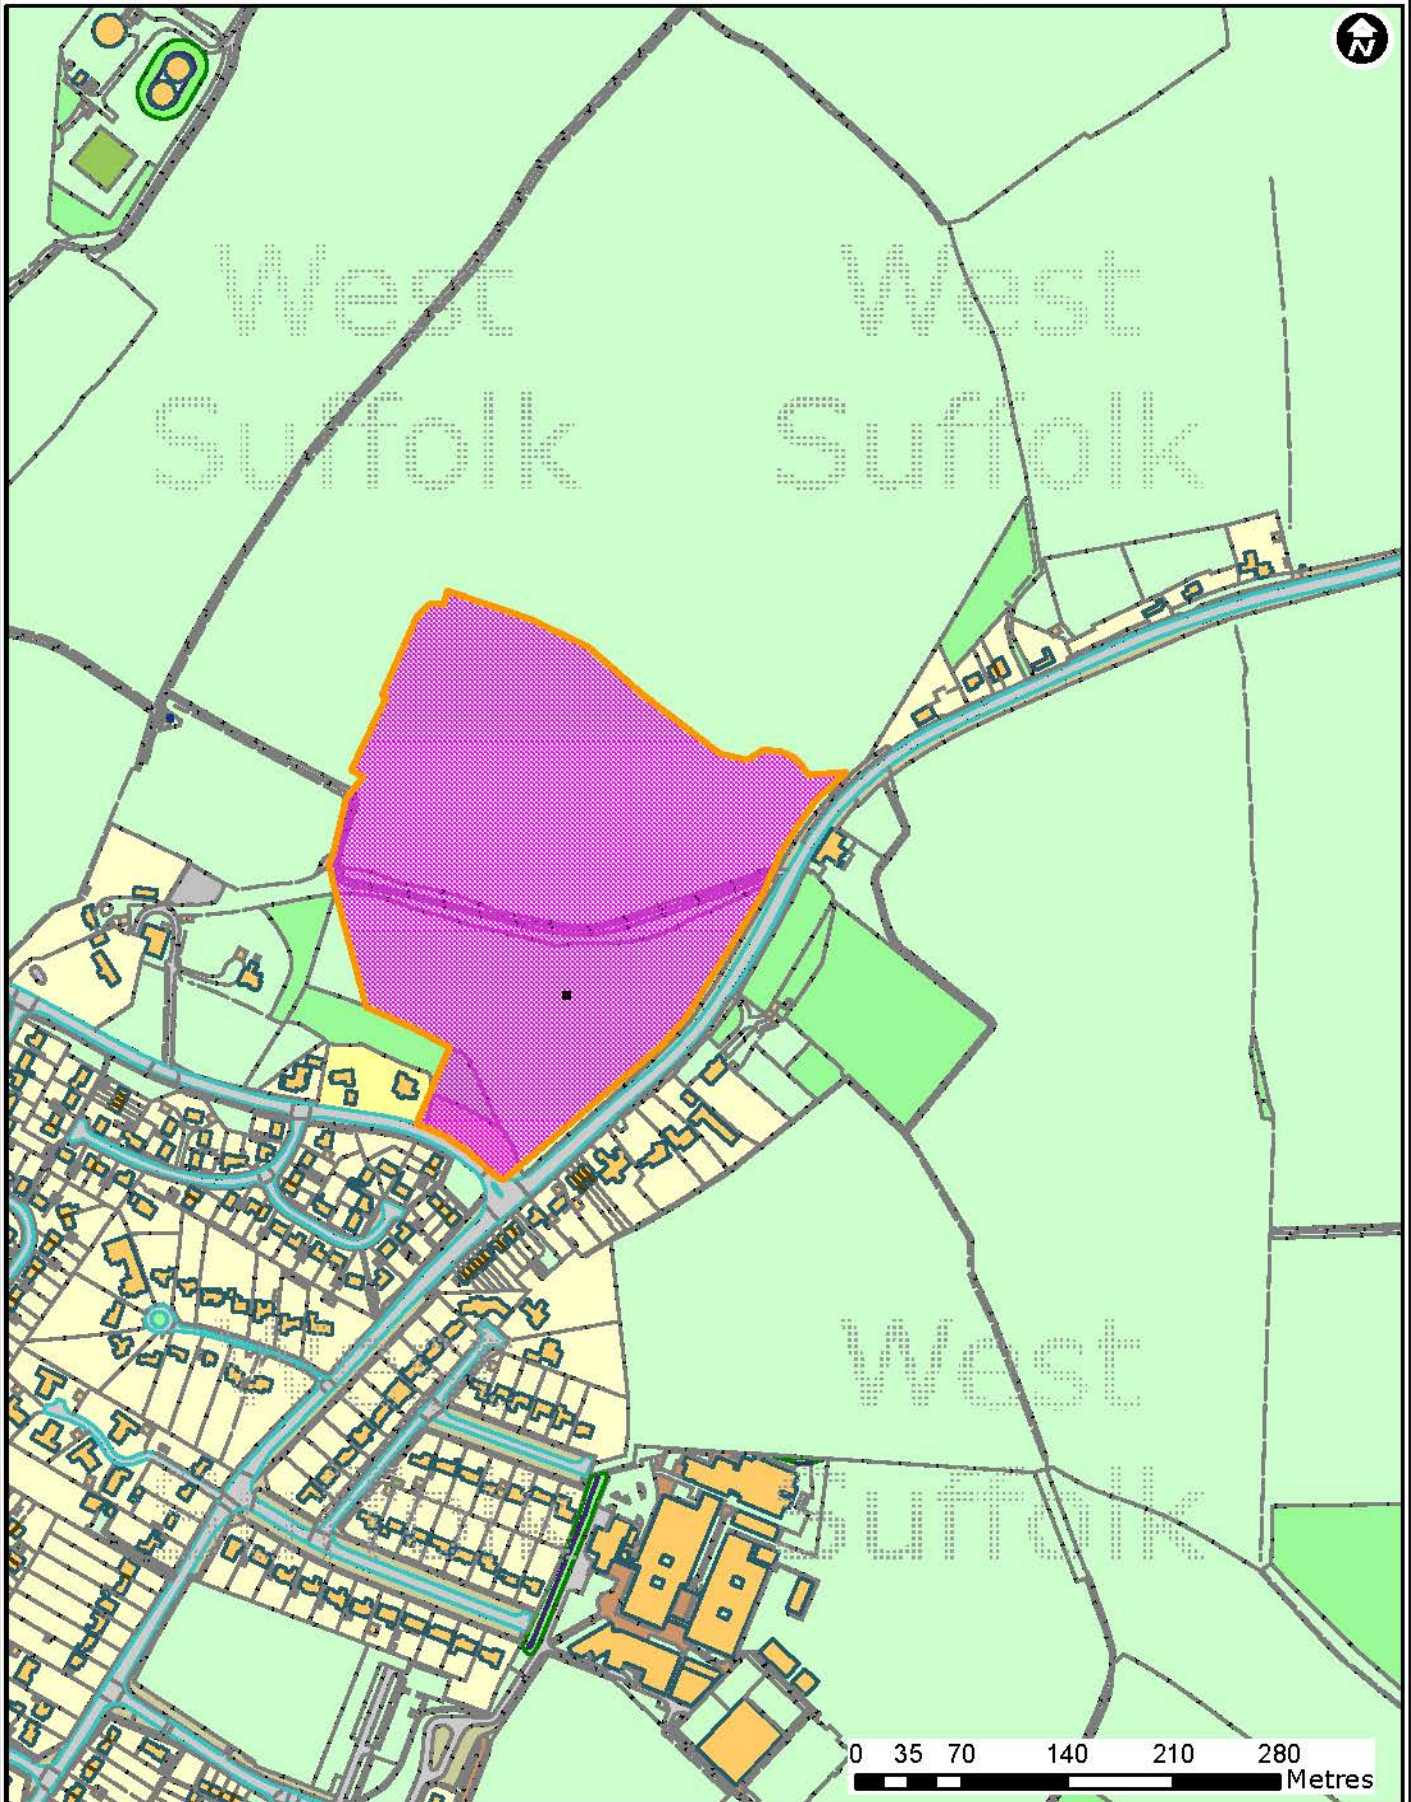

DC/16/2836/RM

Land North West of Haverhill, Anne Sucklings Lane, Little Wratting

Forest Heath • St Edmundsbury

West Suffolk
working together

© Crown Copyright and database rights 2016 OS 100019675/100023282. You are not permitted to copy, sub-license, distribute or sell any of this data to third parties in any form. Use of this data is subject to terms and conditions. See www.westsuffolk.gov.uk/disclaimer.cfm.

Scale: 1:5,000
Date: 20/06/2017